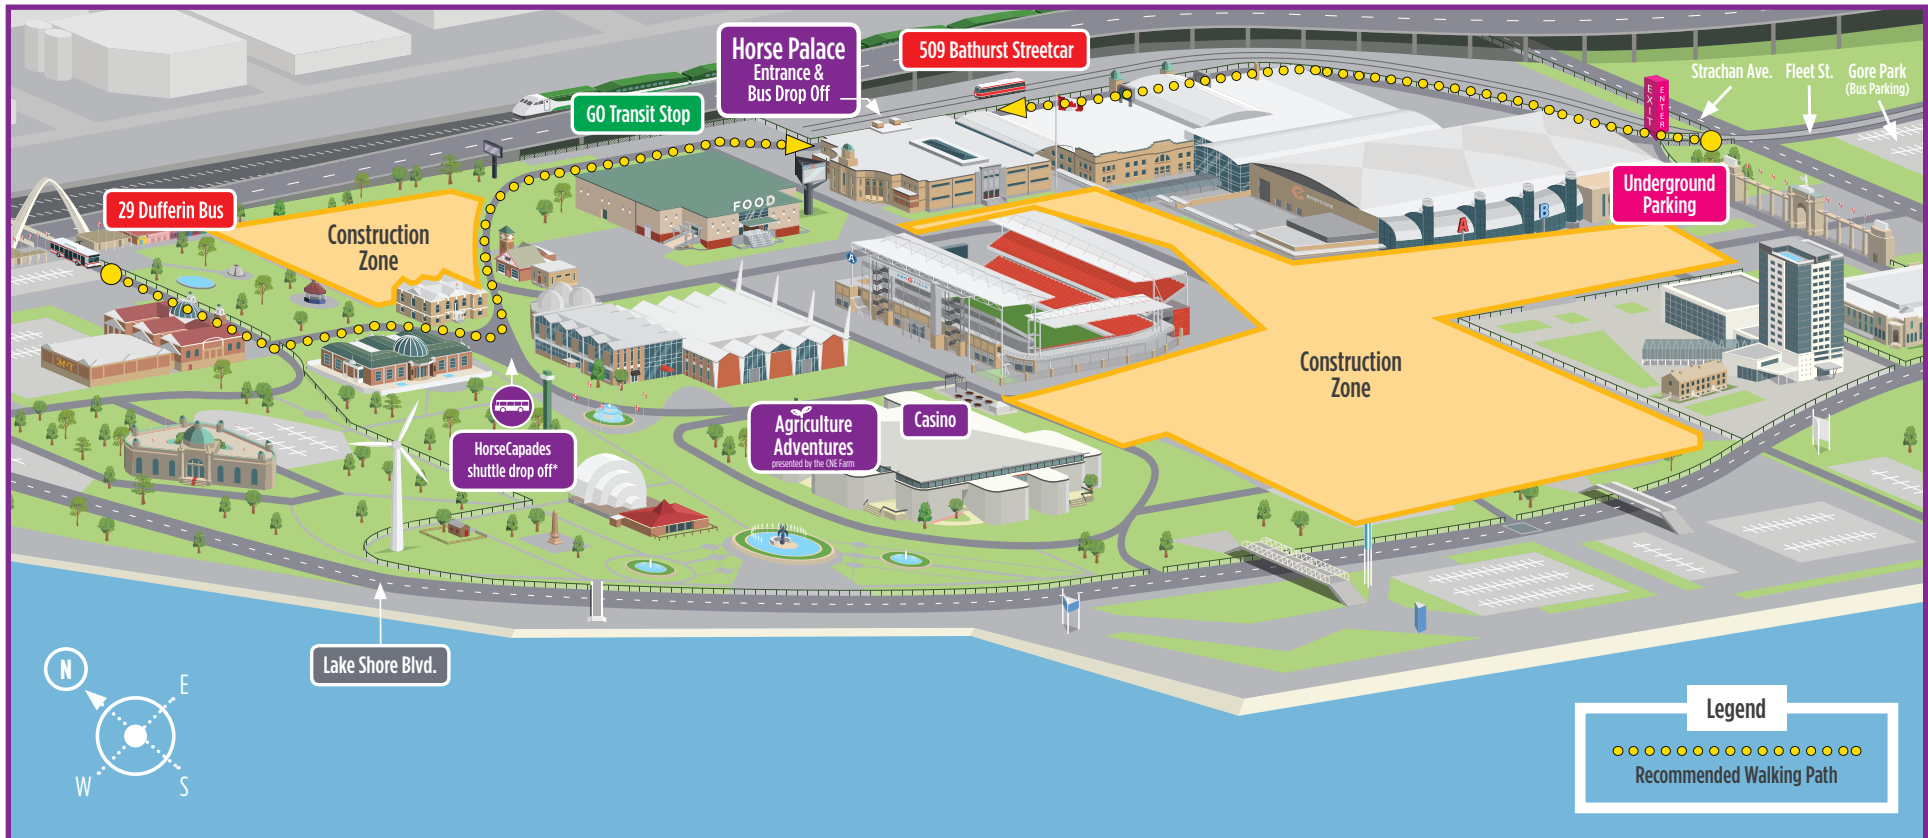

HorseCapades 2024

Map

Please note: If you are taking the TTC to **HorseCapades** at the **Horse Palace**, take either the **509 Harbourfront Streetcar** or the **511 Bathurst Streetcar** (which end at the Exhibition Loop) as these routes are the closest to the **Horse Palace**. If you are taking the **29 Dufferin Bus** we offer a free shuttle service. Get off at Dufferin Loop on Exhibition Place's northwest side, then walk to our shuttle service stop (across the Fountain at the intersection of Princes' Blvd and Manitoba Drive) for the free shuttle service. Available Monday to Friday during the HorseCapades event. Please be mindful of the traffic located near the Bus Drop Off and as you walk through the CNE grounds. At this time, this area is a construction zone and has a high frequency of traffic. The CNE Casino is open from July 24 to September 2, 2024 (License No. PENDING).