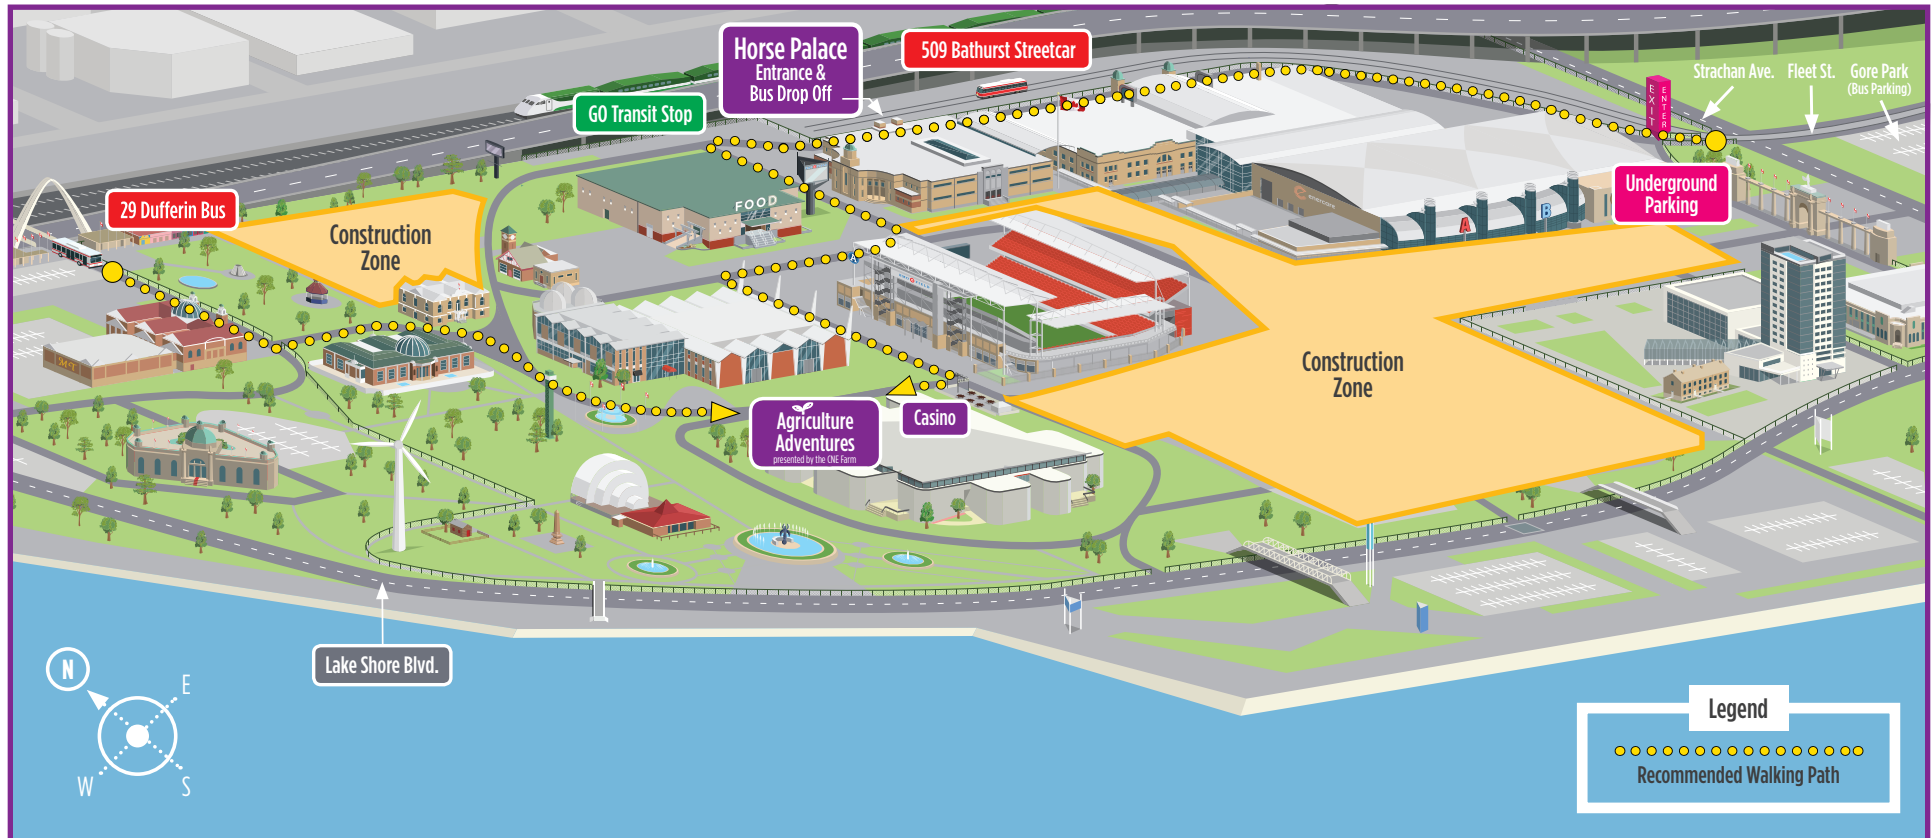

Agriculture Adventures 2024

Map

Please note: If you are taking the TTC to **Agriculture Adventure at Better Living Centre (CNE Farm)**, take either the **509 Harbourfront Streetcar**, **511 Bathurst Streetcar** (which end at the Exhibition Loop) or **29 Dufferin Bus South** (Dufferin Loop). These routes avoid construction zones. Please be mindful of the traffic located near the Bus Drop Off and as you walk through the CNE grounds. At this time, this area is a construction zone and has a high frequency of traffic. The CNE Casino is open from July 24 to September 2, 2024 (License No. PENDING).